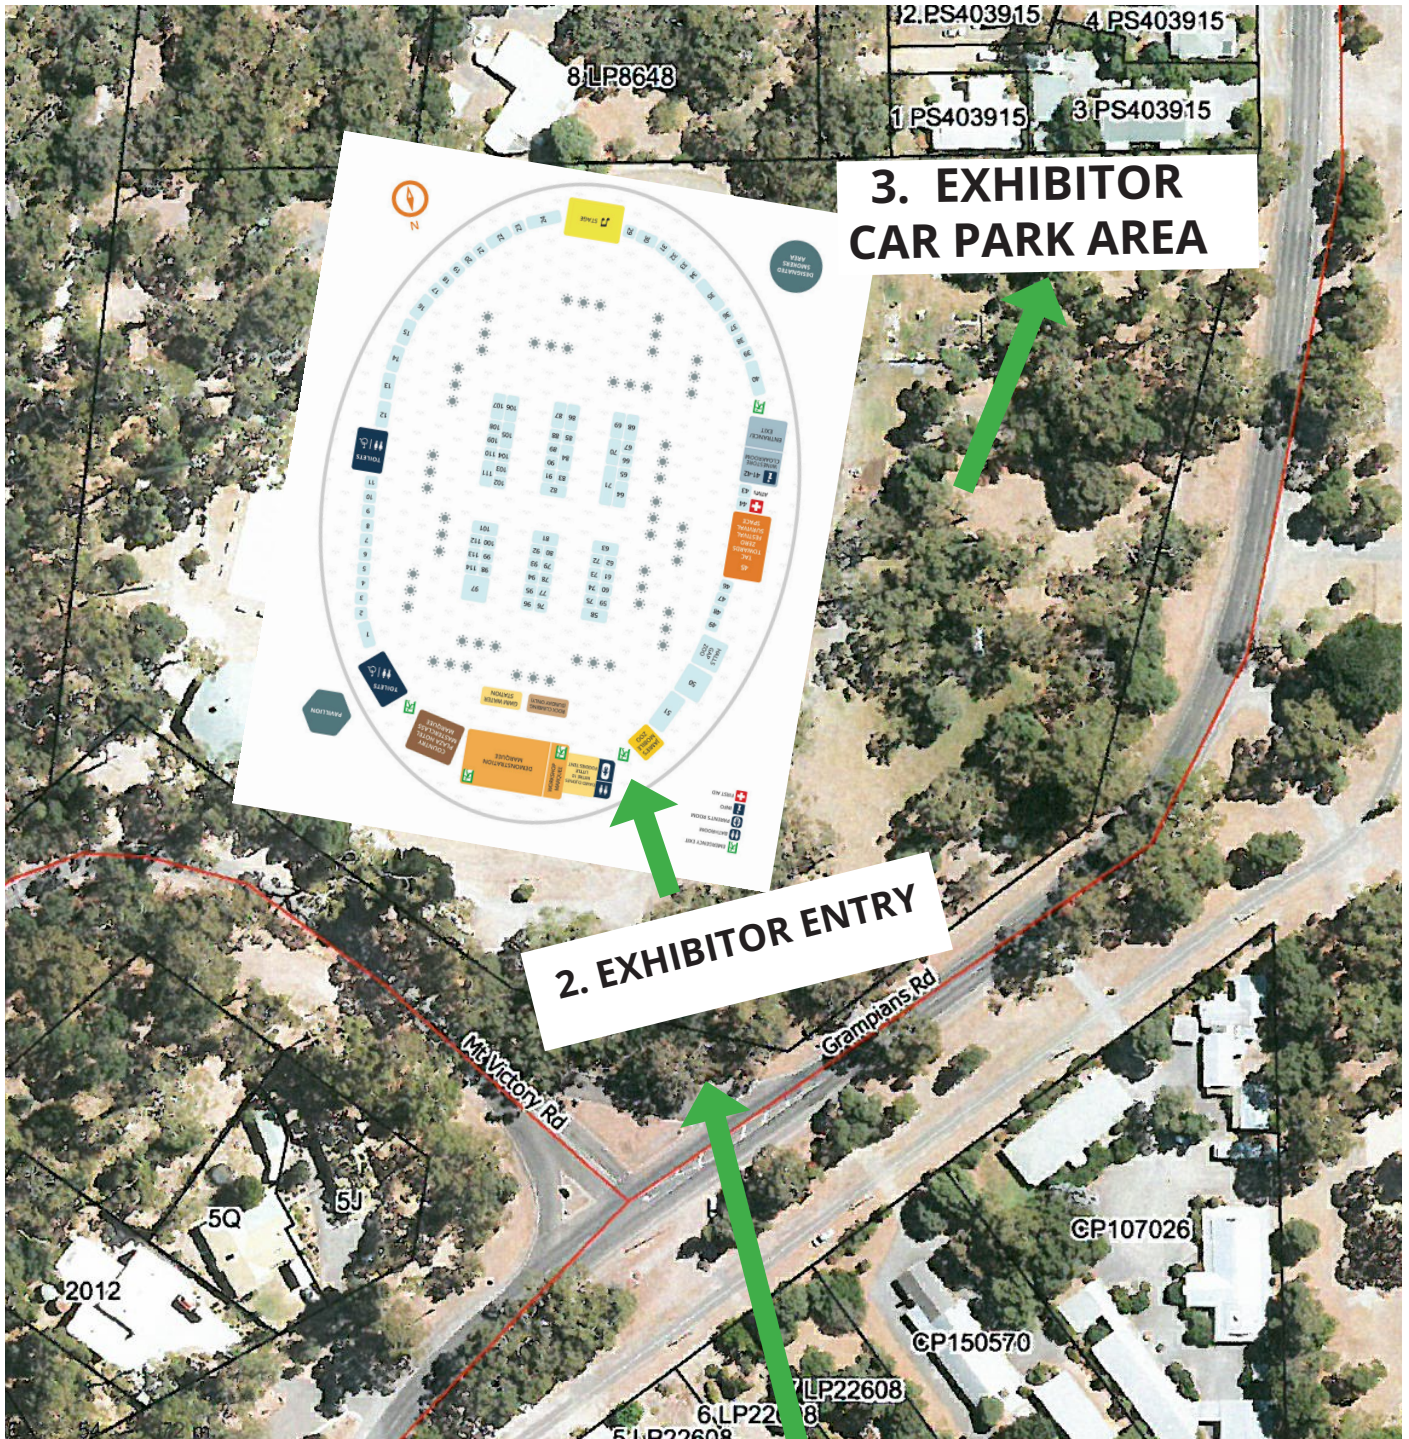

2018 GRAMPIANS GRAPE ESCAPE EXHIBITOR PARKING MAP

Location:
Halls Gap Recreation Reserve/Oval
Corner Grampians & Mount Victory Roads
Halls Gap 3381

1. DRIVE IN HERE
Oval Entrance Gate